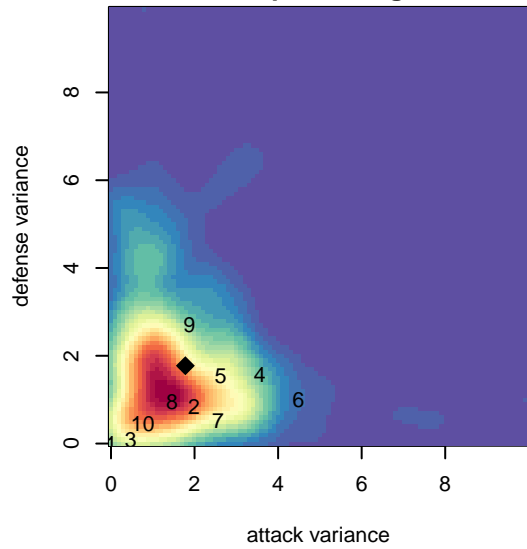

Crossfire Oregon Green II B01

Crossfire Oregon
 Lake Oswego, OR
 B01 total strength=1475
 attack=14.88 defense=7.23
 spr league = PTT Win B01 Div 1

alt names used:
 Crossfire Oregon B'01 Green 2
 Crossfire Oregon 01B Green 2

Venues played:
 2017 Mt Hood Challenge U19 Silver
 2017 Portland Winter Showcase U17
 2017 PTT Winter B01 Division 1

Crossfire Oregon Green II B01
 Dots are actual minus expected GF (blue circles) and GA (red triangles).
 Blue line is smoothed change in attack strength. Red is smoothed change in defense strength.

**attack and defense variance (black dot)
relative to other teams
and top 10 in region**

**attack and defense rating
relative to others at age
and all opponents in last 13 months**

Performance relative to 13 month average